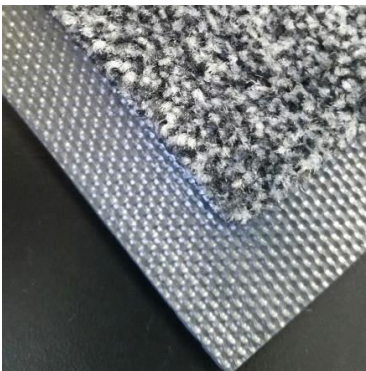

MIDNIGHT GREY DIRT TRAPPER

THE EXTREMELY DURABLE NYLON MAT FOR OPTIMAL DIRT ABSORPTION IN HIGHLY FREQUENTED AREAS

Midnight Grey entrance mats are perfectly suited for the busiest areas due to their high dirt absorption rate and slip-resistant rubber backing. Perfect for use in business entrances, receptions or anywhere high levels of foot traffic are causing dirt and moisture to be tracked into the premises creating a potential health and safety problem. Also referred to as an "Appearance Mat" or "Walk Off Mat".

PRODUCT PROPERTIES

- 2 year guarantee
- 100% PVC free
- Durable nylon surface
- Good dirt-catching performance
- Slip and abrasion resistant
- Serviceable product

APPLICATIONS

- Indoor
- Entrances
- Corridors
- High traffic areas
- Lift entrances and lobbies
- Reception desks

Please note: Because of the way we see light, colours printed on mats look different to colours printed on paper and displayed on computer screens.

MATERIALS

- 100% solution-dyed 650gmtufted cut-pile nylon surface
- 100% nitrile rubber backing

STANDARD SIZES

- Approx. 0.90m x 1.50m
- Approx. 0.90m x 3.00m
- Approx. 0.90m x 4.20m

NON-STANDARD SIZES

- Maximum width: Approx. 1.50m
- Maximum recommended length: Approx. 4.20m

THICKNESS

- Approx. 6mm

COLOUR